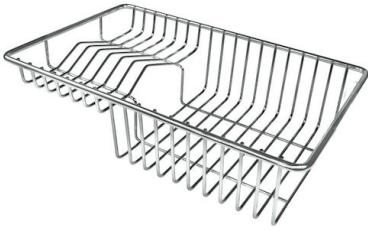

Base 80 cm

Dimensions 770x520 mm

Standard fittings Fixing hooks, gasket, drain, overflow and siphon, boxed packing

Mixer holes 2 standard holes - 3rd hole on request

Built-in hole 750x500 mm

Drainer	No
Width	77 cm
Bowl dimension	340x400mm
Number of bowls	2 bowls
Waste fitting	Drain with automatic PM control

FEATURES

Double mixer hole	The large tap counter is already fitted with a series of 2 tap holes. In the second hole it is possible to install the remote control of the automatic drain or, alternatively, a practical soap dispenser.
High thickness	1mm thick steel. A significant thickness, which guarantees the maximum sturdiness and durability.
Automatic waste fitting	The waste-fitting with round remote knob is supplied; a practical accessory which makes it unnecessary to get wet in order to drain the water from the bowl.
Basket 3,5" waste fitting	The drain is equipped with a large 3.5" drain, with the practical basket cap that prevents the discharge of solid parts.
Perimetral overflow	The overflow is always a security on the Foster sinks that prevents the overflow of water in case of oversights. The perimeter drain solution improves aesthetics thanks to its square and essential shape.
Small radius	Bowls with squared shapes with a modern design and an increased capacity, for a minimal aesthetics connected with an extreme practicality.
Deep bowls	This bowls reach an important depth, over 20 cm, thanks to the advanced production technology, that can be offer great capieny and practicality in all the washing operations.

TECHNICAL DATA

EQUIPMENT

Automatic waste fitting

8407 113

OPTIONAL ACCESSORIES

HPDE Chopping board
8657 001

HPDE Twin chopping board
8644 101

Stainless steel basket
8611 000

Stainless steel plate rack
8100 303
* only in combination with the accessory
8644 101

Stainless steel plate rack
8100 201

White bowl
8153 100

**Graters kit with ring-holder and
food collection tray**
8159 101
* only in combination with the accessory
8644 101