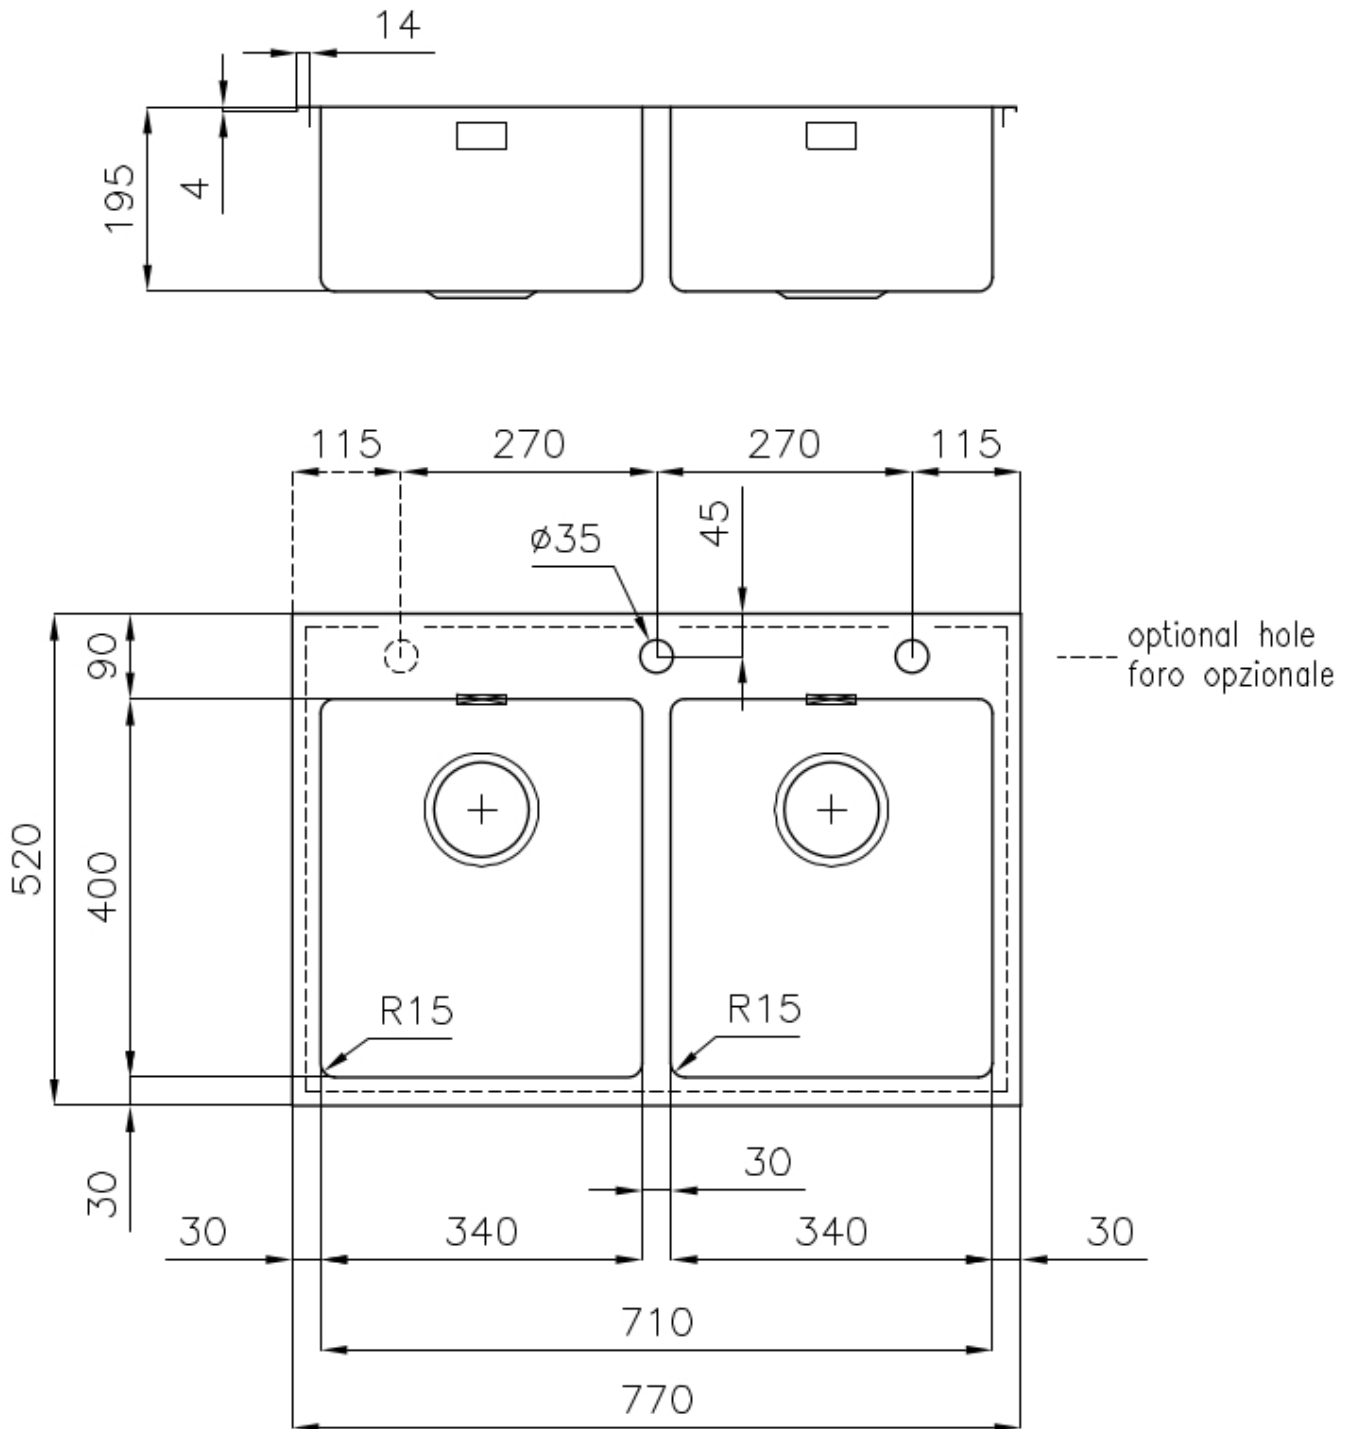

TECHNICAL DATA