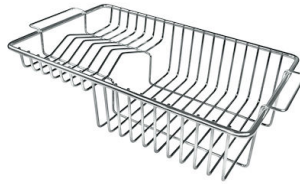

Base 80 cm

Dimensions 770x520 mm

Standard fittings Fixing hooks, gasket, drain, overflow and siphon, boxed packing

Mixer holes 2 standard holes - 3rd hole on request

Built-in hole 750x500 mm

Drainer	No
Width	77 cm
Bowl dimension	340x400mm
Number of bowls	2 bowls
Waste fitting	Drain with automatic PM control

FEATURES

Double mixer hole	The large tap counter is already fitted with a series of 2 tap holes. In the second hole it is possible to install the remote control of the automatic drain or, alternatively, a practical soap dispenser.
High thickness	1mm thick steel. A significant thickness, which guarantees the maximum sturdiness and durability.
Automatic waste fitting	The waste-fitting with round remote knob is supplied; a practical accessory which makes it unnecessary to get wet in order to drain the water from the bowl.
Basket 3,5" waste fitting	The drain is equipped with a large 3.5" drain, with the practical basket cap that prevents the discharge of solid parts.
Perimetral overflow	The overflow is always a security on the Foster sinks that prevents the overflow of water in case of oversights. The perimeter drain solution improves aesthetics thanks to its square and essential shape.
Small radius	Bowls with squared shapes with a modern design and an increased capacity, for a minimal aesthetics connected with an extreme practicality.
Deep bowls	This bowls reach an important depth, over 20 cm, thanks to the advanced production technology, that can be offer great capieny and practicality in all the washing operations.

TECHNICAL DATA

EQUIPMENT

Automatic waste fitting

8407 113

OPTIONAL ACCESSORIES

HPDE Chopping board
8657 001

HPDE Twin chopping board
8644 101

Stainless steel basket
8611 000

Stainless steel plate rack
8100 303
* only in combination with the accessory
8644 101

Stainless steel plate rack
8100 201

White bowl
8153 100

**Graters kit with ring-holder and
food collection tray**
8159 101
* only in combination with the accessory
8644 101